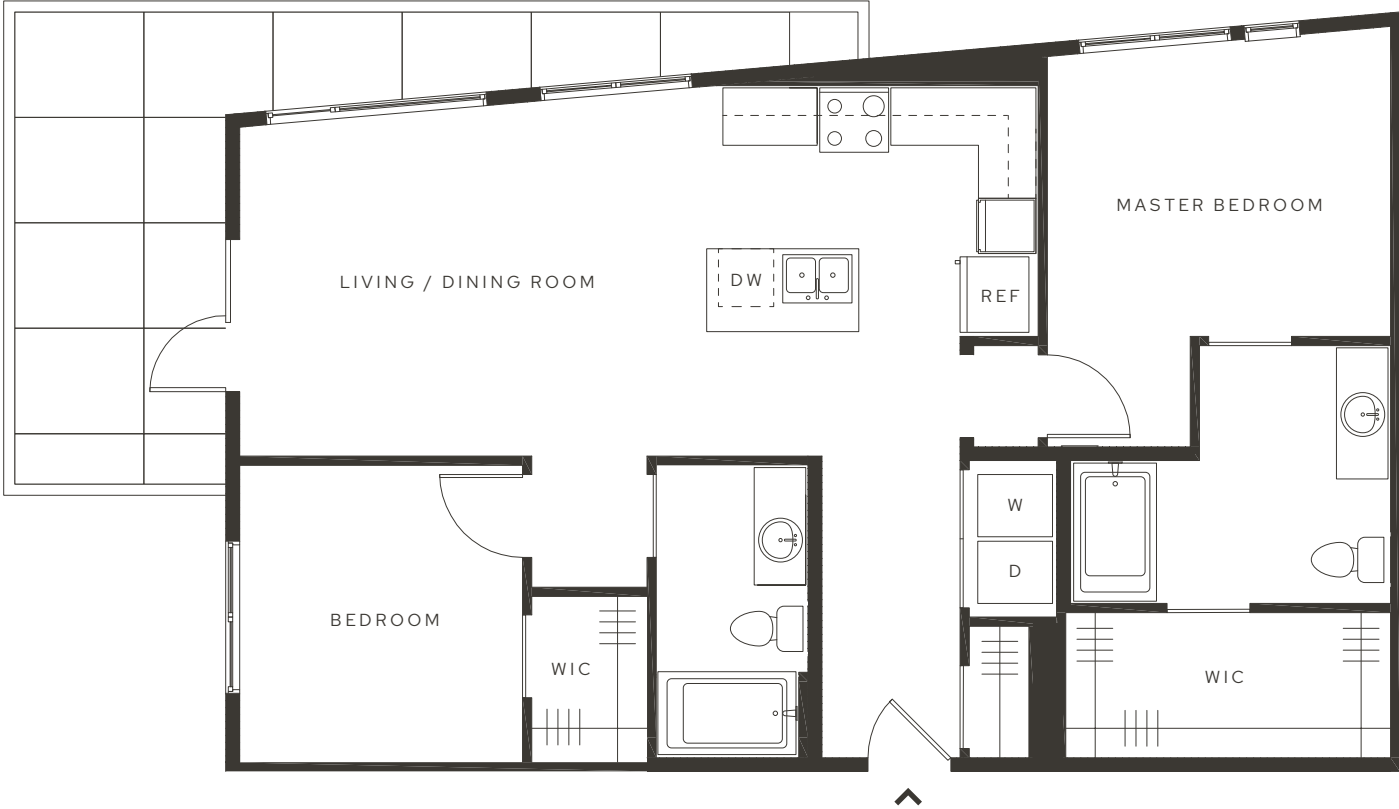

AVIA

PARAGON 2 PLUS

2 Bedrooms

2 Bathrooms

1,096 Square Feet

Terrace

330 EAST 400 SOUTH
SALT LAKE CITY, UT 84111
AVIASLC.COM | 801.980.2699

NOTES

ALL DIMENSIONS ARE APPROXIMATE AND SOME APARTMENTS MAY NOT CONFORM EXACTLY TO THE STANDARD LAYOUTS SHOWN HEREIN. EQUAL HOUSING OPPORTUNITY