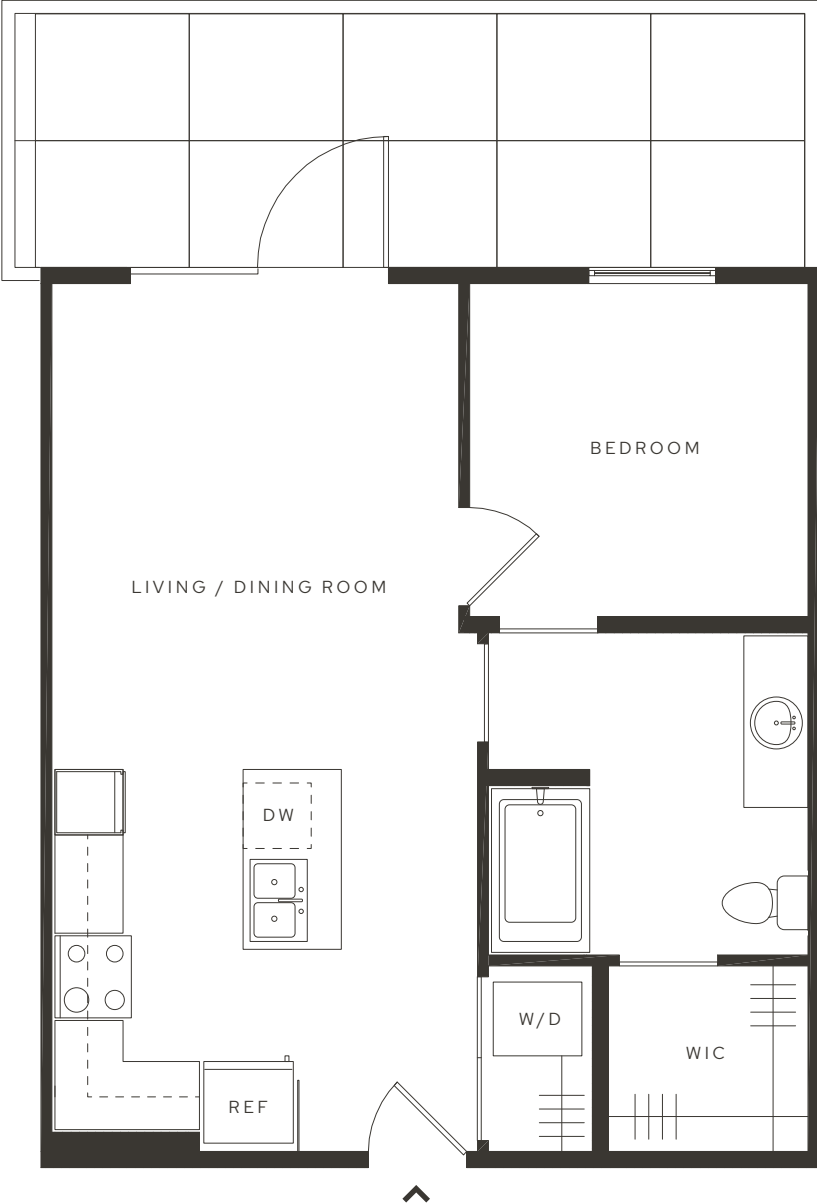

## CLASSIC 1 PLUS

1 Bedroom

1 Bathroom

658 Square Feet

Terrace

330 EAST 400 SOUTH  
SALT LAKE CITY, UT 84111  
AVIASLC.COM | 801.980.2699

### NOTES

ALL DIMENSIONS ARE APPROXIMATE AND SOME APARTMENTS MAY NOT CONFORM EXACTLY TO THE STANDARD LAYOUTS SHOWN HEREIN. EQUAL HOUSING OPPORTUNITY