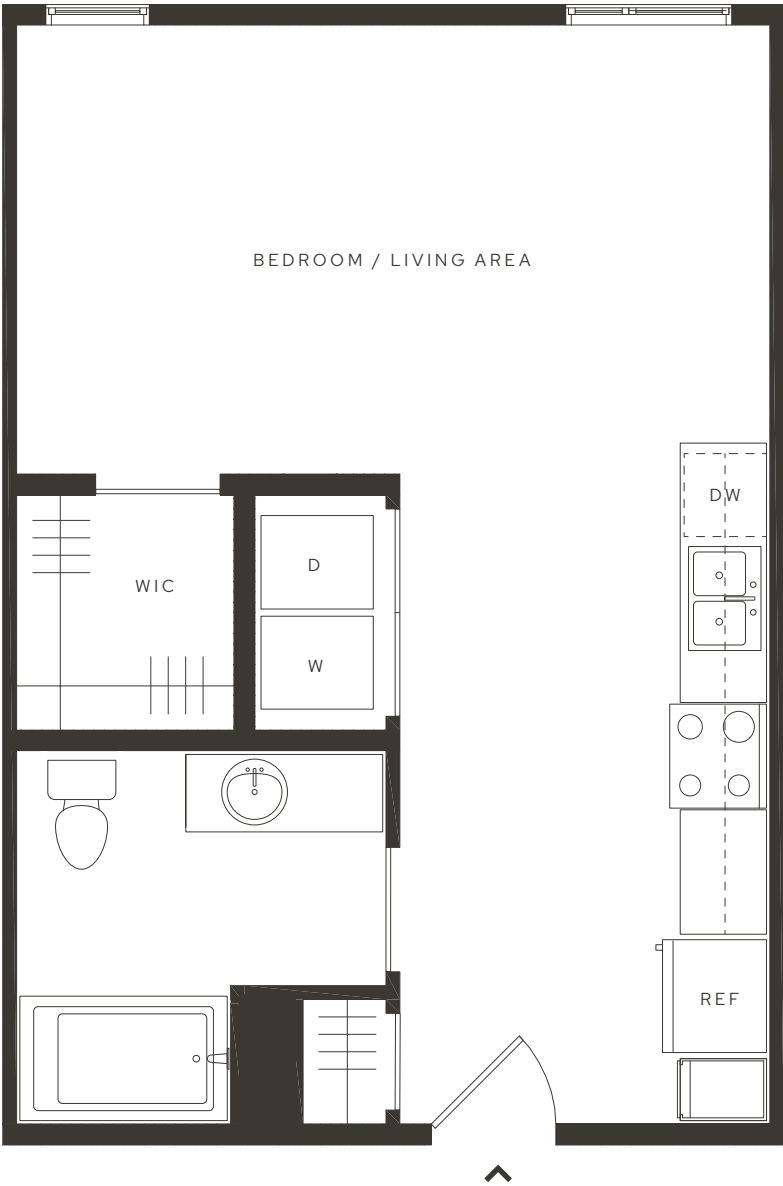

## SIGNATURE STUDIO

Studio

523 Square Feet

330 EAST 400 SOUTH  
SALT LAKE CITY, UT 84111  
AVIASLC.COM | 801.980.2699

### NOTES

ALL DIMENSIONS ARE APPROXIMATE AND SOME APARTMENTS MAY NOT CONFORM EXACTLY TO THE STANDARD LAYOUTS SHOWN HEREIN. EQUAL HOUSING OPPORTUNITY