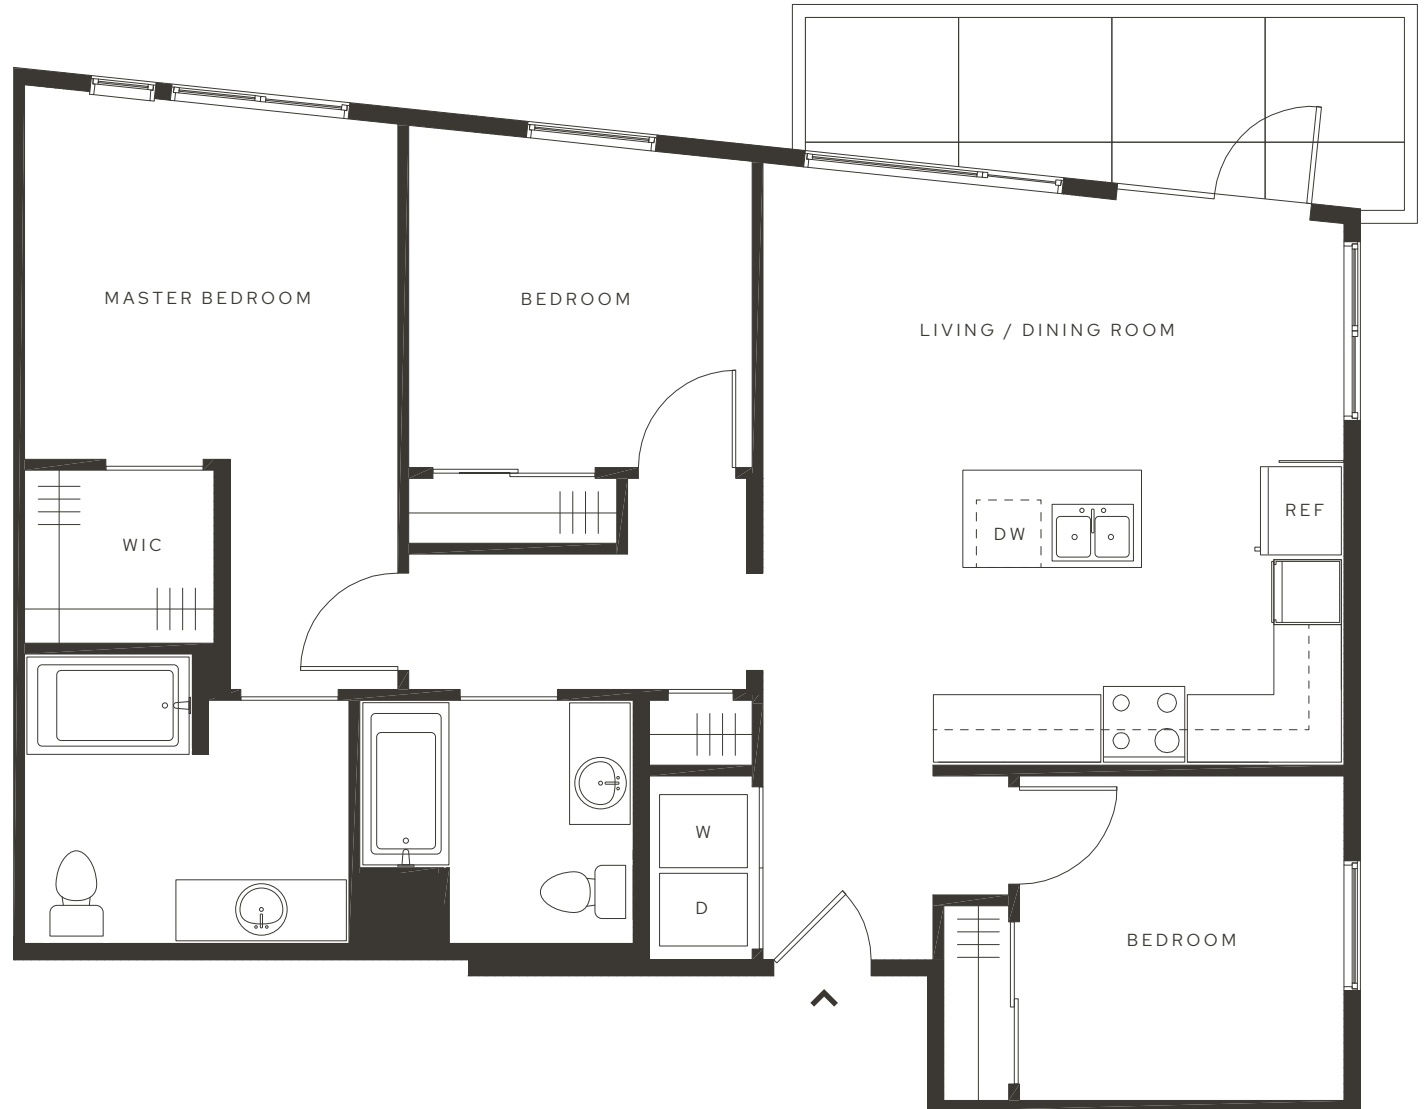

AVIA

SIGNATURE 3 PLUS

3 Bedrooms

2 Bathrooms

1,121 Square Feet

Balcony

330 EAST 400 SOUTH
SALT LAKE CITY, UT 84111
AVIASLC.COM | 801.980.2699

NOTES

ALL DIMENSIONS ARE APPROXIMATE AND SOME APARTMENTS MAY NOT CONFORM EXACTLY TO THE STANDARD LAYOUTS SHOWN HEREIN. EQUAL HOUSING OPPORTUNITY