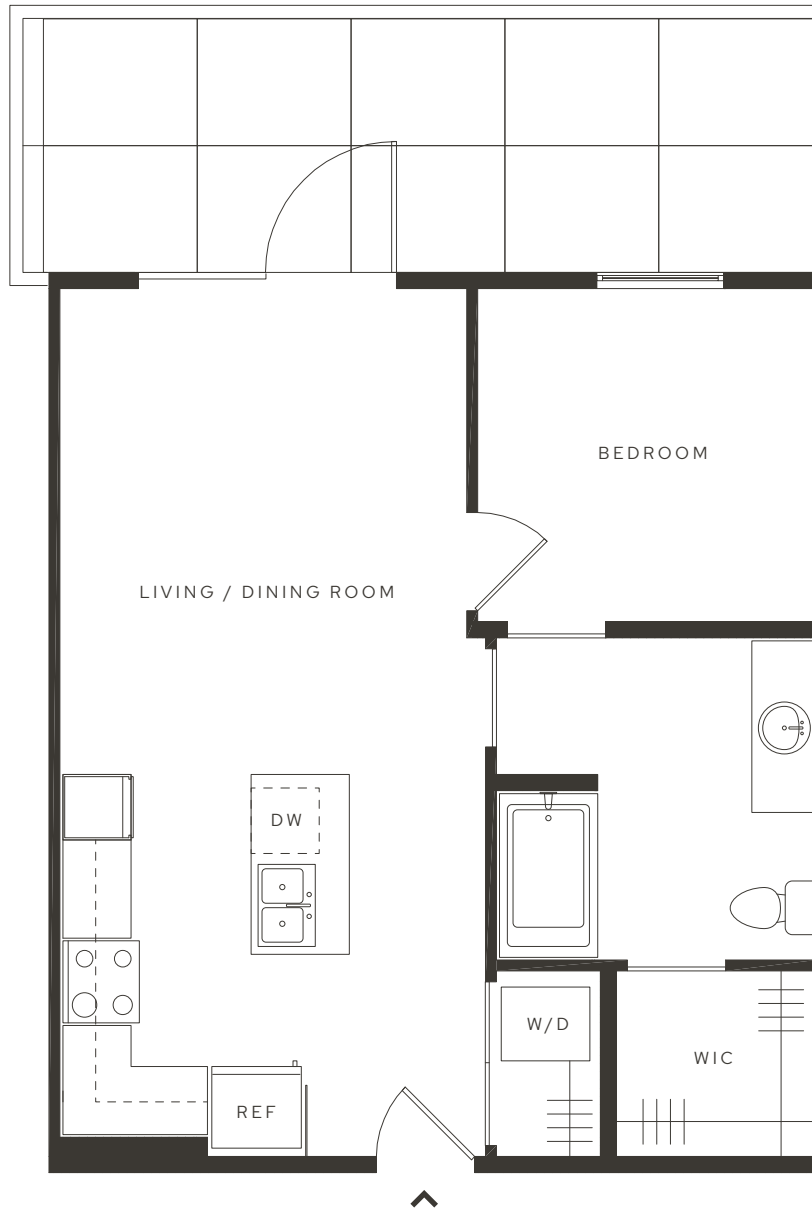

AVIA

SIGNATURE 1 PLUS

1 Bedroom

1 Bathroom

658 Square Feet

Terrace

330 EAST 400 SOUTH
SALT LAKE CITY, UT 84111
AVIASLC.COM | 801.980.2699

NOTES

ALL DIMENSIONS ARE APPROXIMATE AND SOME APARTMENTS MAY NOT CONFORM EXACTLY TO THE STANDARD LAYOUTS SHOWN HEREIN. EQUAL HOUSING OPPORTUNITY