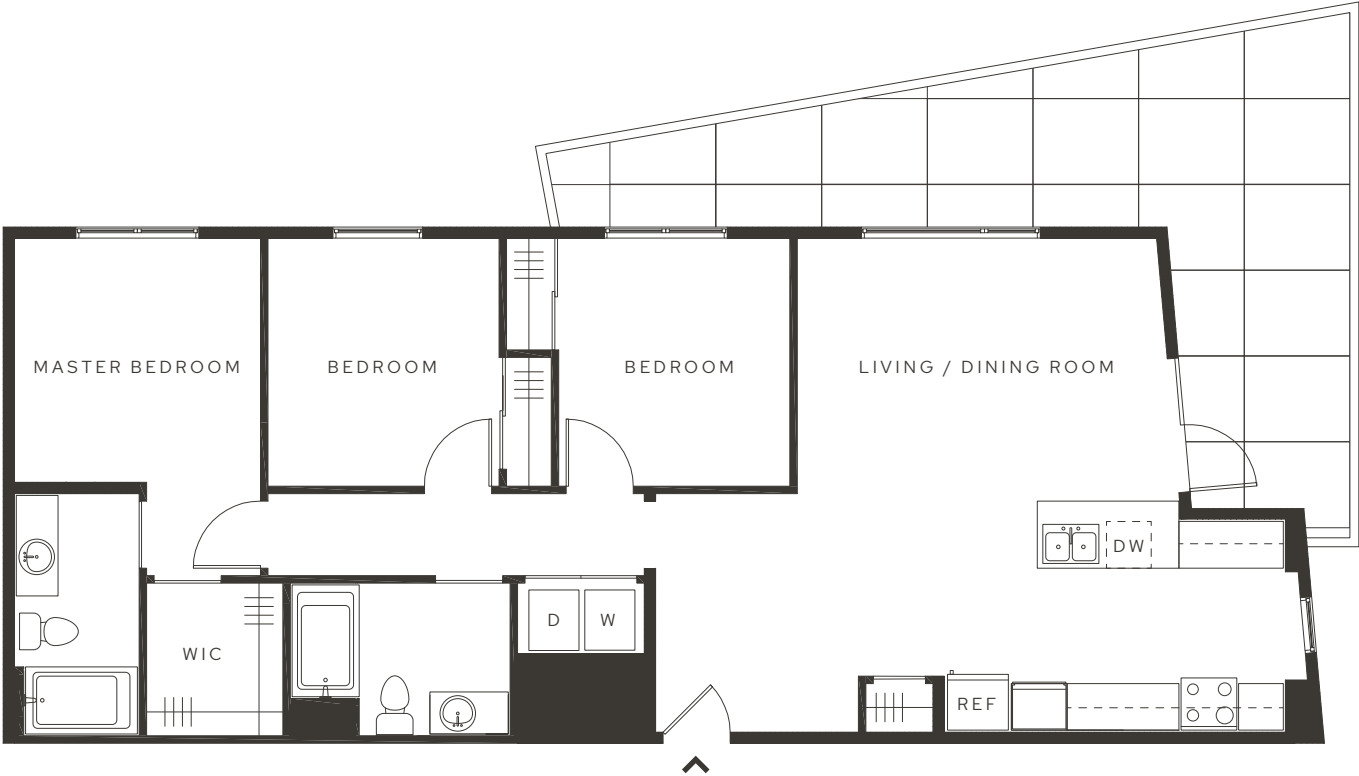

## PENTHOUSE PLUS

3 Bedrooms

2 Bathrooms

1,282 Square Feet

Terrace

330 EAST 400 SOUTH  
SALT LAKE CITY, UT 84111  
AVIASLC.COM | 801.980.2699

### NOTES

ALL DIMENSIONS ARE APPROXIMATE AND SOME APARTMENTS MAY NOT CONFORM EXACTLY TO THE STANDARD LAYOUTS SHOWN HEREIN. EQUAL HOUSING OPPORTUNITY