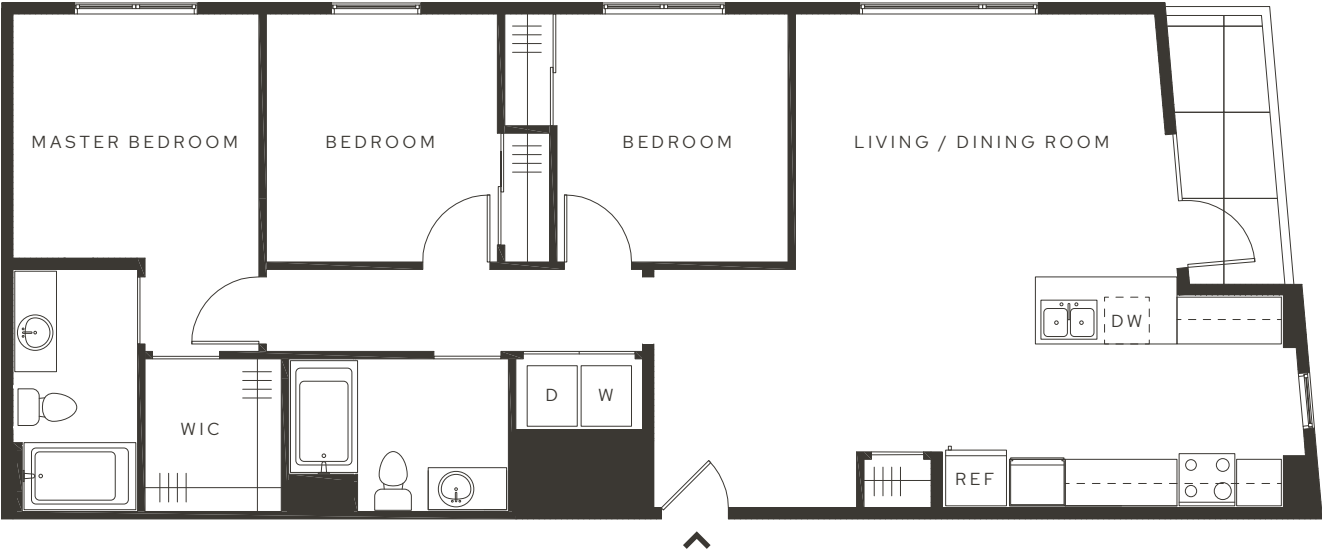

AVIA

PENTHOUSE

3 Bedrooms

2 Bathrooms

1,282 Square Feet

Balcony

330 EAST 400 SOUTH
SALT LAKE CITY, UT 84111
AVIASLC.COM | 801.980.2699

NOTES

ALL DIMENSIONS ARE APPROXIMATE AND SOME APARTMENTS MAY NOT CONFORM EXACTLY TO THE STANDARD LAYOUTS SHOWN HEREIN. EQUAL HOUSING OPPORTUNITY