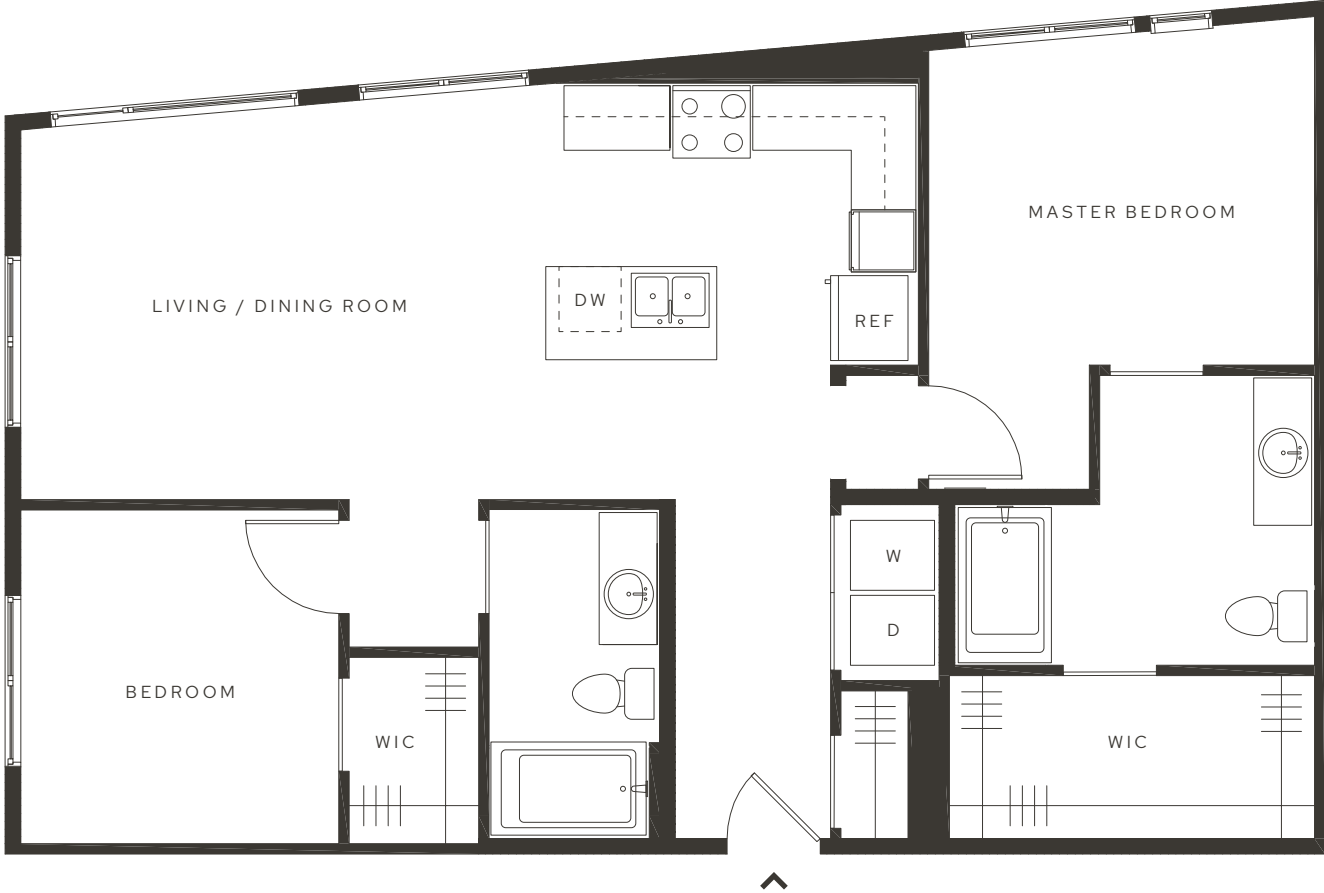

AVIA

PARAGON 2

2 Bedrooms

2 Bathrooms

1,096 Square Feet

330 EAST 400 SOUTH
SALT LAKE CITY, UT 84111
AVIASLC.COM | 801.980.2699

NOTES

ALL DIMENSIONS ARE APPROXIMATE AND SOME APARTMENTS MAY NOT CONFORM EXACTLY TO THE STANDARD LAYOUTS SHOWN HEREIN. EQUAL HOUSING OPPORTUNITY