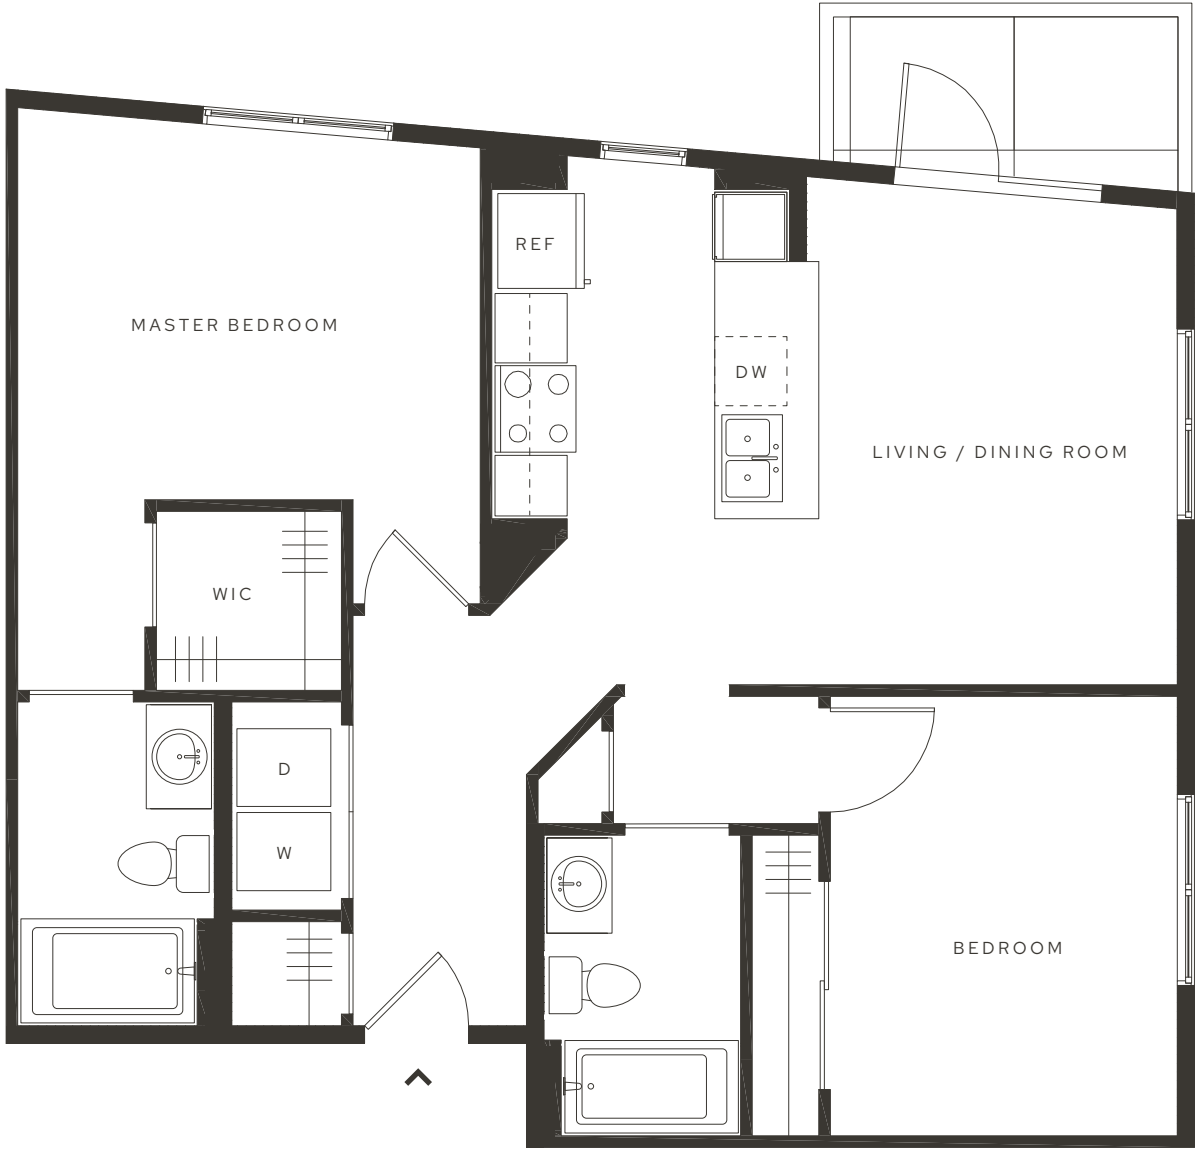

AVIA

MODERN 2 PLUS

2 Bedrooms

2 Bathrooms

951 Square Feet

Balcony

330 EAST 400 SOUTH
SALT LAKE CITY, UT 84111
AVIASLC.COM | 801.980.2699

NOTES

ALL DIMENSIONS ARE APPROXIMATE AND SOME APARTMENTS MAY NOT CONFORM EXACTLY TO THE STANDARD LAYOUTS SHOWN HEREIN. EQUAL HOUSING OPPORTUNITY