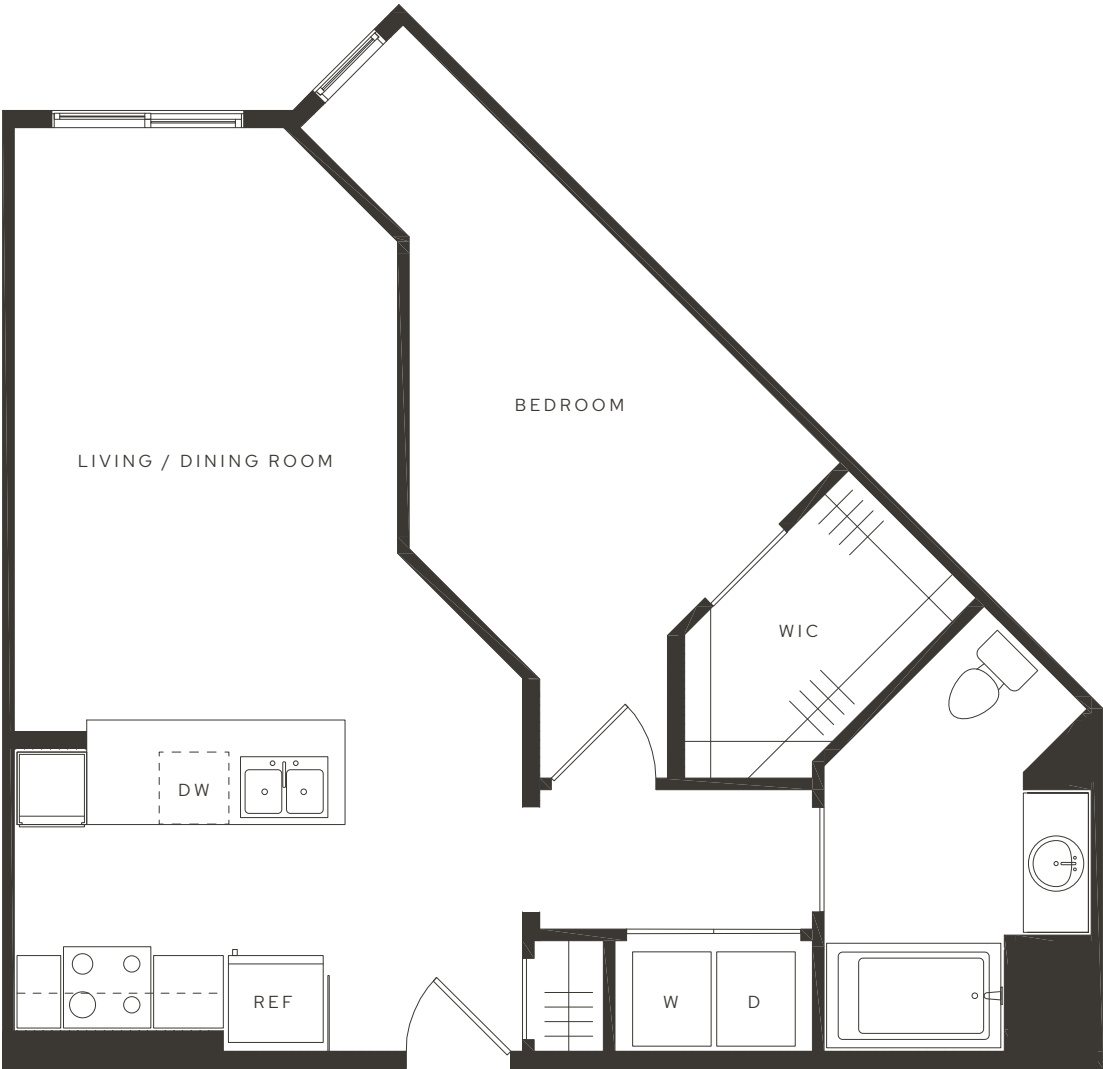

AVIA

MODERN 1 ULTRA

1 Bedroom

1 Bathroom

736 Square Feet

330 EAST 400 SOUTH
SALT LAKE CITY, UT 84111
AVIASLC.COM | 801.980.2699

NOTES

ALL DIMENSIONS ARE APPROXIMATE AND SOME APARTMENTS MAY NOT CONFORM EXACTLY TO THE STANDARD LAYOUTS SHOWN HEREIN. EQUAL HOUSING OPPORTUNITY