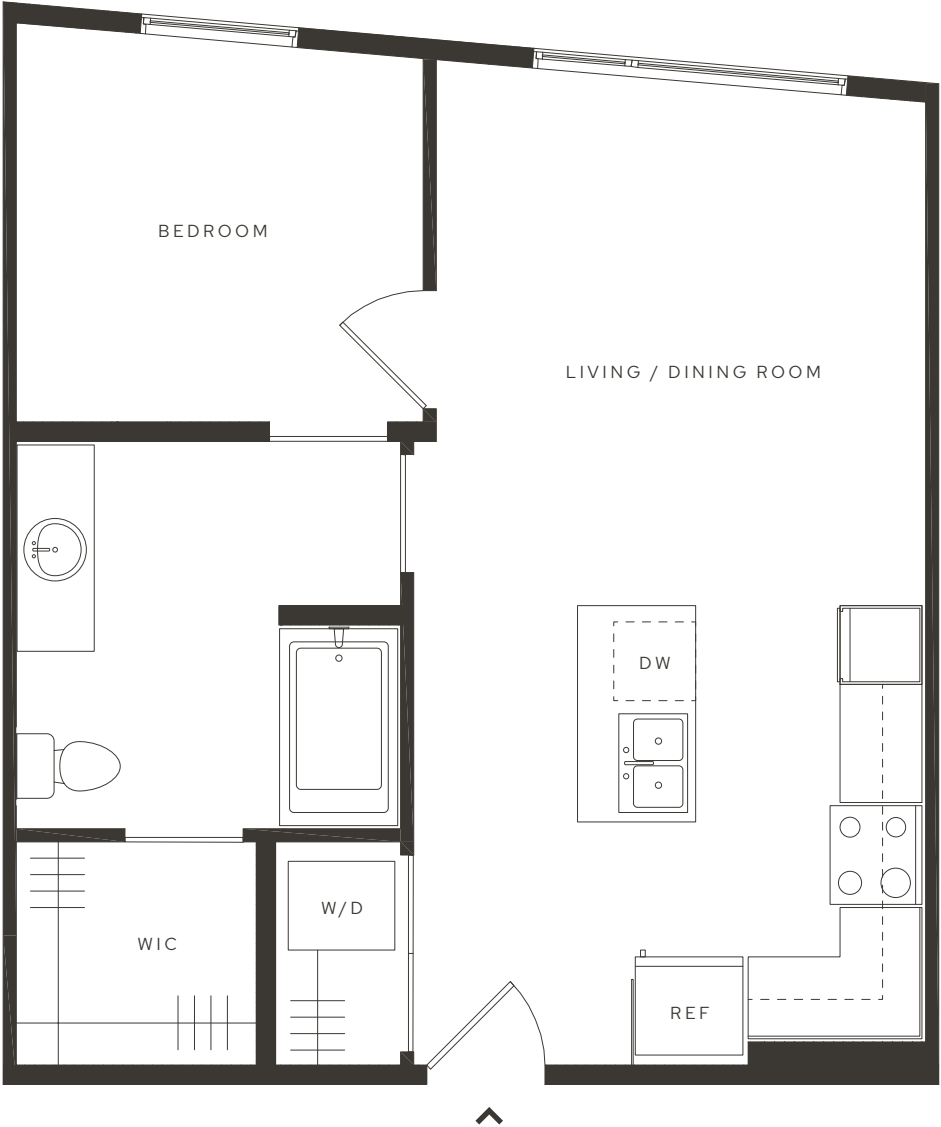

AVIA

MODERN 1

1 Bedroom

1 Bathroom

633 Square Feet

330 EAST 400 SOUTH
SALT LAKE CITY, UT 84111
AVIASLC.COM | 801.980.2699

NOTES

ALL DIMENSIONS ARE APPROXIMATE AND SOME APARTMENTS MAY NOT CONFORM EXACTLY TO THE STANDARD LAYOUTS SHOWN HEREIN. EQUAL HOUSING OPPORTUNITY