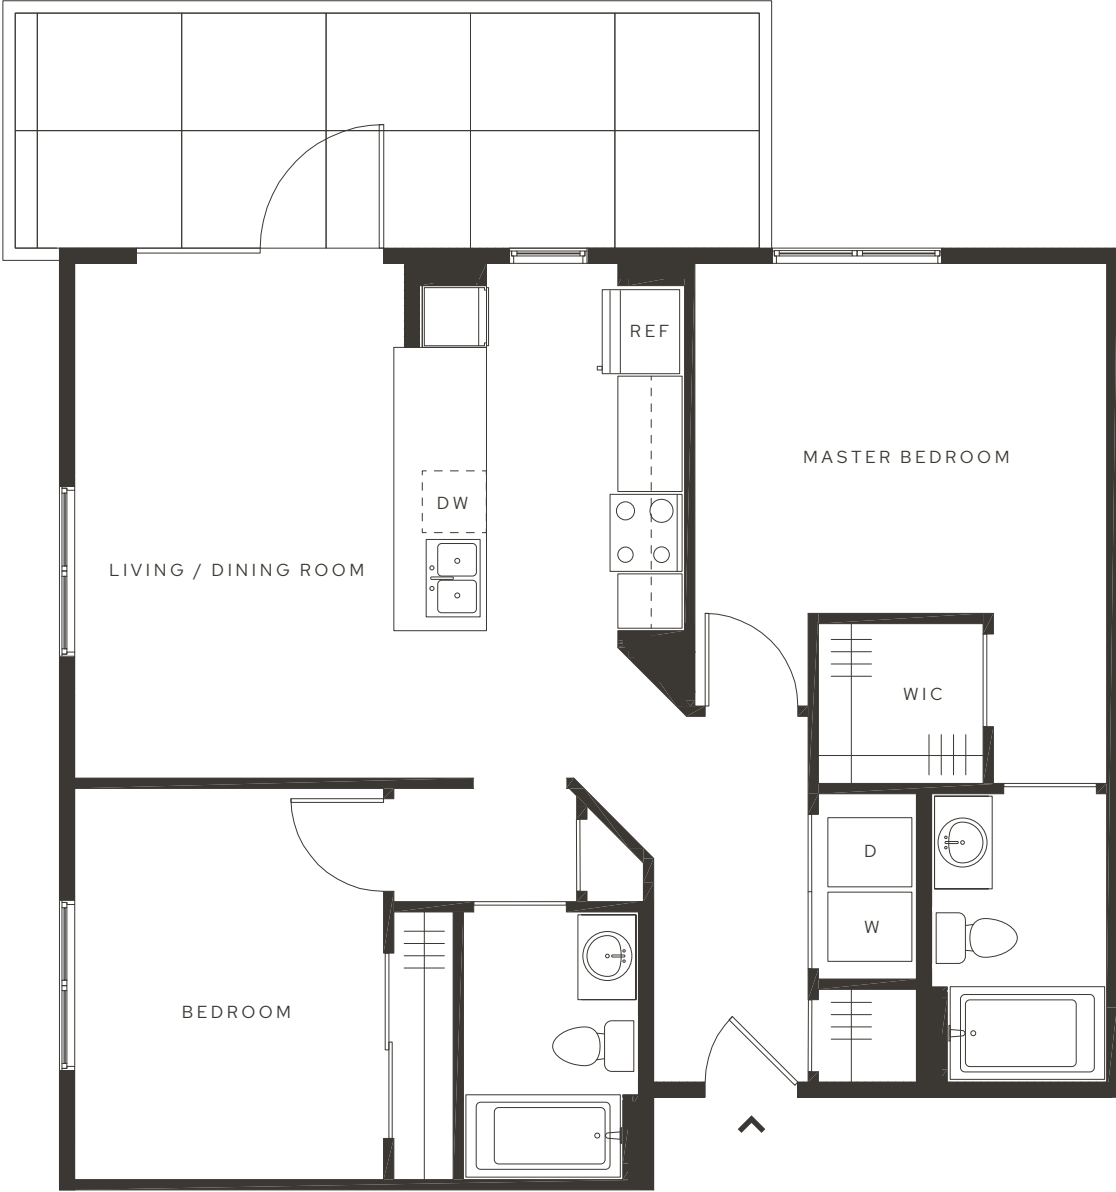

AVIA

LUXE 2 PLUS

2 Bedrooms

2 Bathrooms

1,004 Square Feet

Terrace

330 EAST 400 SOUTH
SALT LAKE CITY, UT 84111
AVIASLC.COM | 801.980.2699

NOTES

ALL DIMENSIONS ARE APPROXIMATE AND SOME APARTMENTS MAY NOT CONFORM EXACTLY TO THE STANDARD LAYOUTS SHOWN HEREIN. EQUAL HOUSING OPPORTUNITY