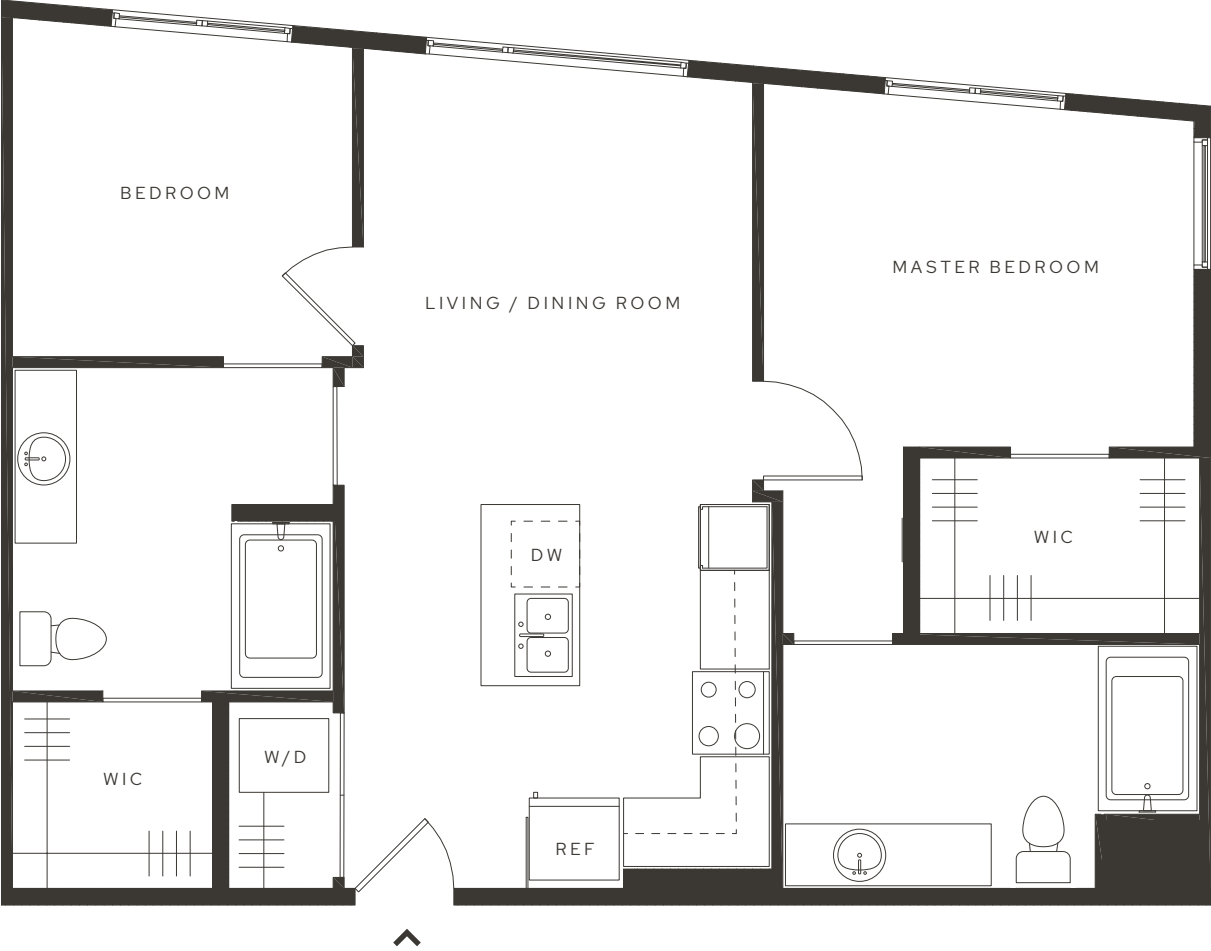

## GRAND 2

2 Bedrooms

2 Bathrooms

954 Square Feet

330 EAST 400 SOUTH  
SALT LAKE CITY, UT 84111  
AVIASLC.COM | 801.980.2699

### NOTES

ALL DIMENSIONS ARE APPROXIMATE AND SOME APARTMENTS MAY NOT CONFORM EXACTLY TO THE STANDARD LAYOUTS SHOWN HEREIN. EQUAL HOUSING OPPORTUNITY