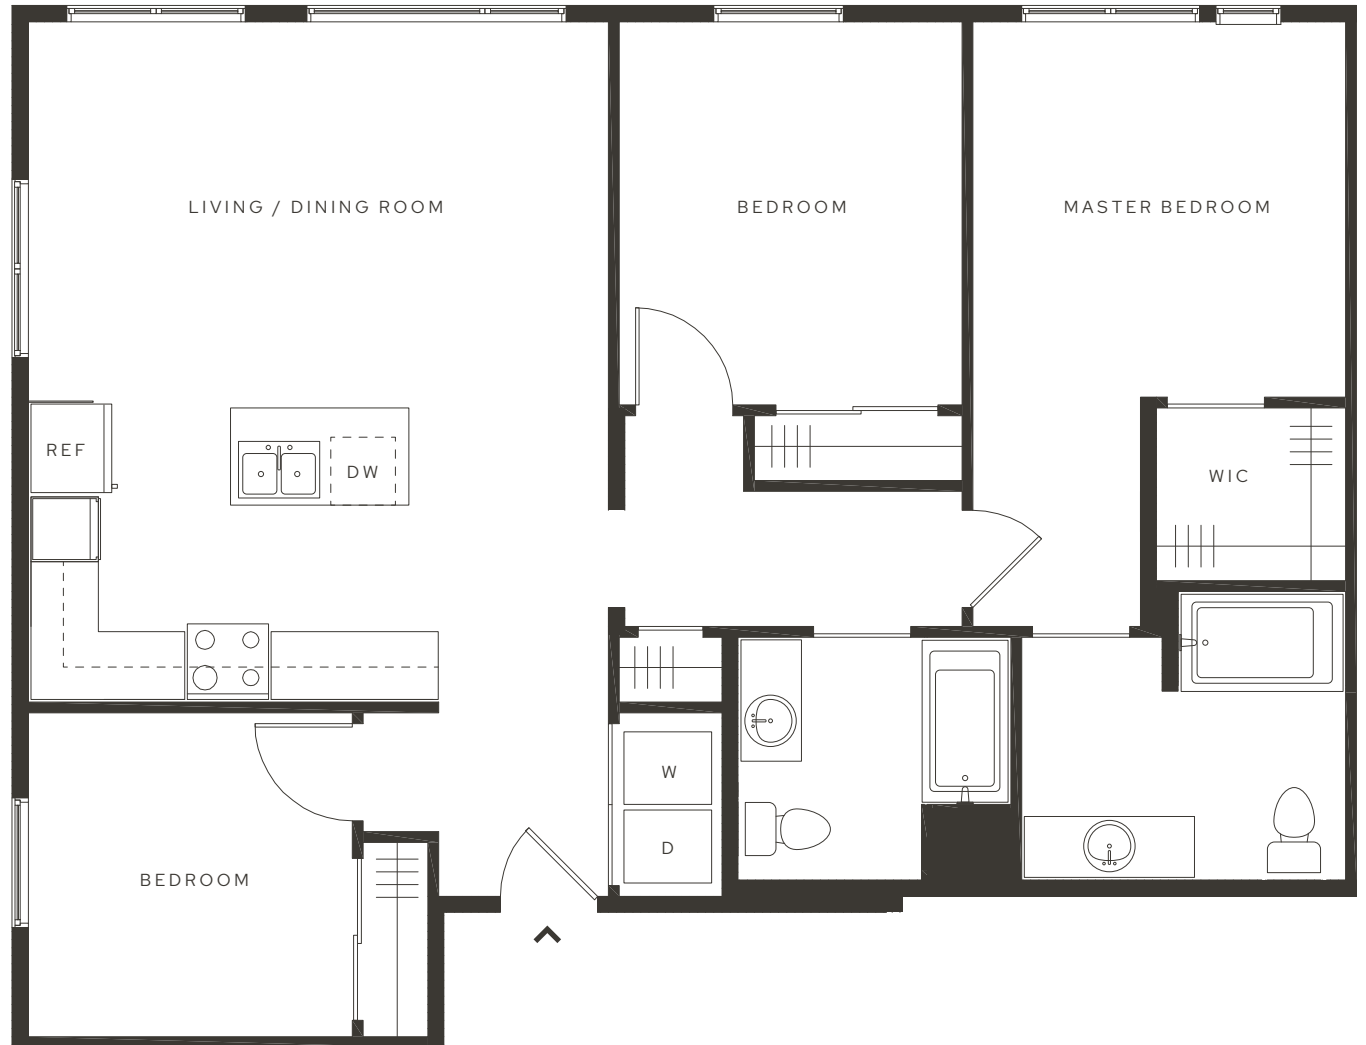

## CLASSIC 3

3 Bedrooms

2 Bathrooms

1,212 Square Feet

330 EAST 400 SOUTH  
SALT LAKE CITY, UT 84111  
AVIASLC.COM | 801.980.2699

### NOTES

ALL DIMENSIONS ARE APPROXIMATE AND SOME APARTMENTS MAY NOT CONFORM EXACTLY TO THE STANDARD LAYOUTS SHOWN HEREIN. EQUAL HOUSING OPPORTUNITY