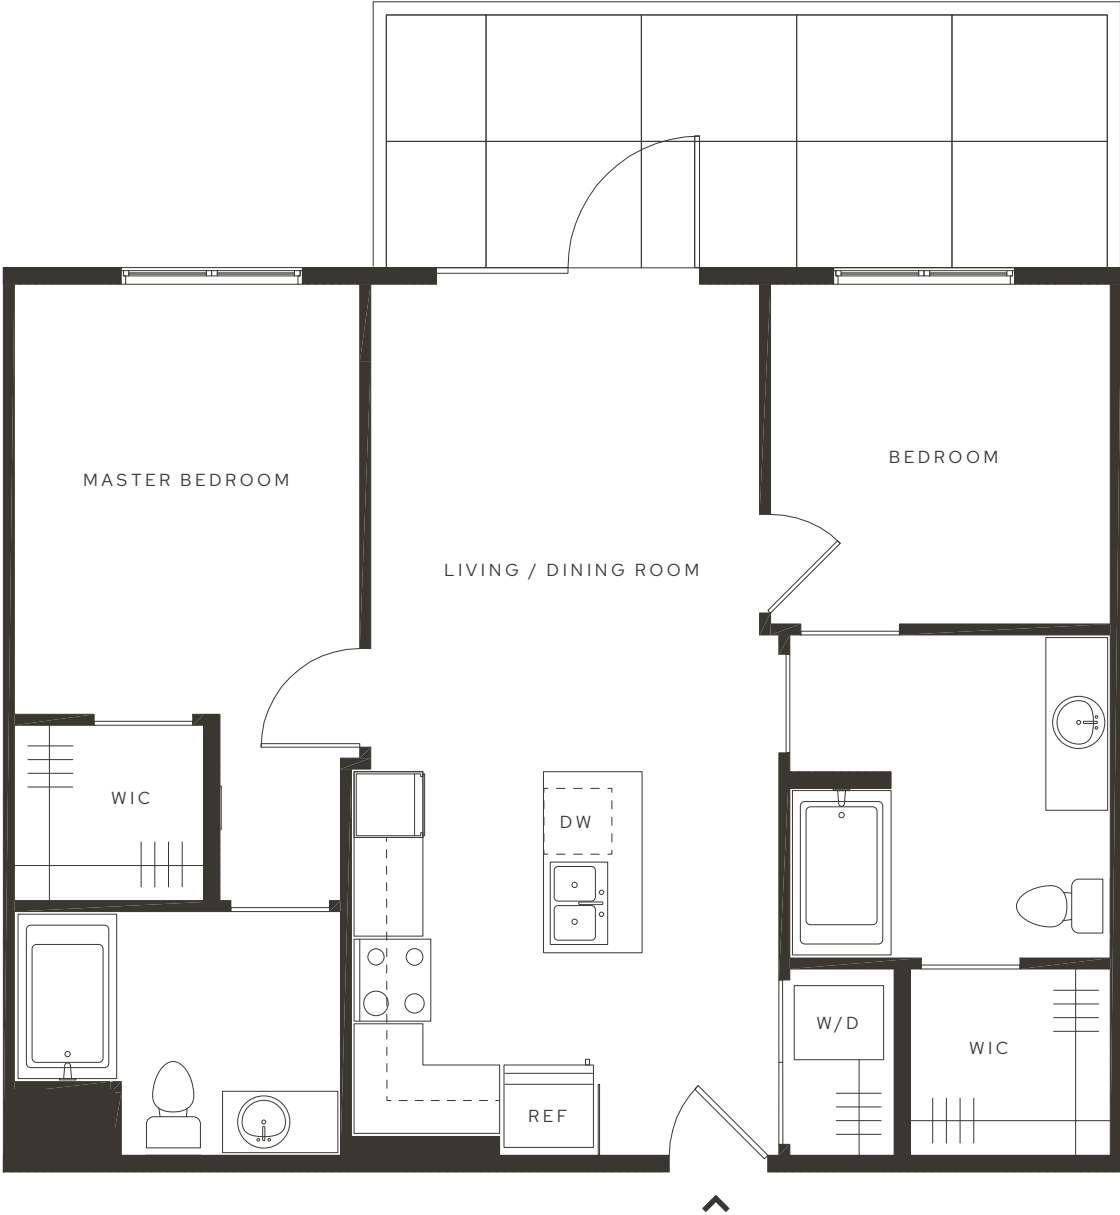

AVIA

CLASSIC 2 PLUS

2 Bedrooms

2 Bathrooms

940 Square Feet

Terrace

330 EAST 400 SOUTH
SALT LAKE CITY, UT 84111
AVIASLC.COM | 801.980.2699

NOTES

ALL DIMENSIONS ARE APPROXIMATE AND SOME APARTMENTS MAY NOT CONFORM EXACTLY TO THE STANDARD LAYOUTS SHOWN HEREIN. EQUAL HOUSING OPPORTUNITY