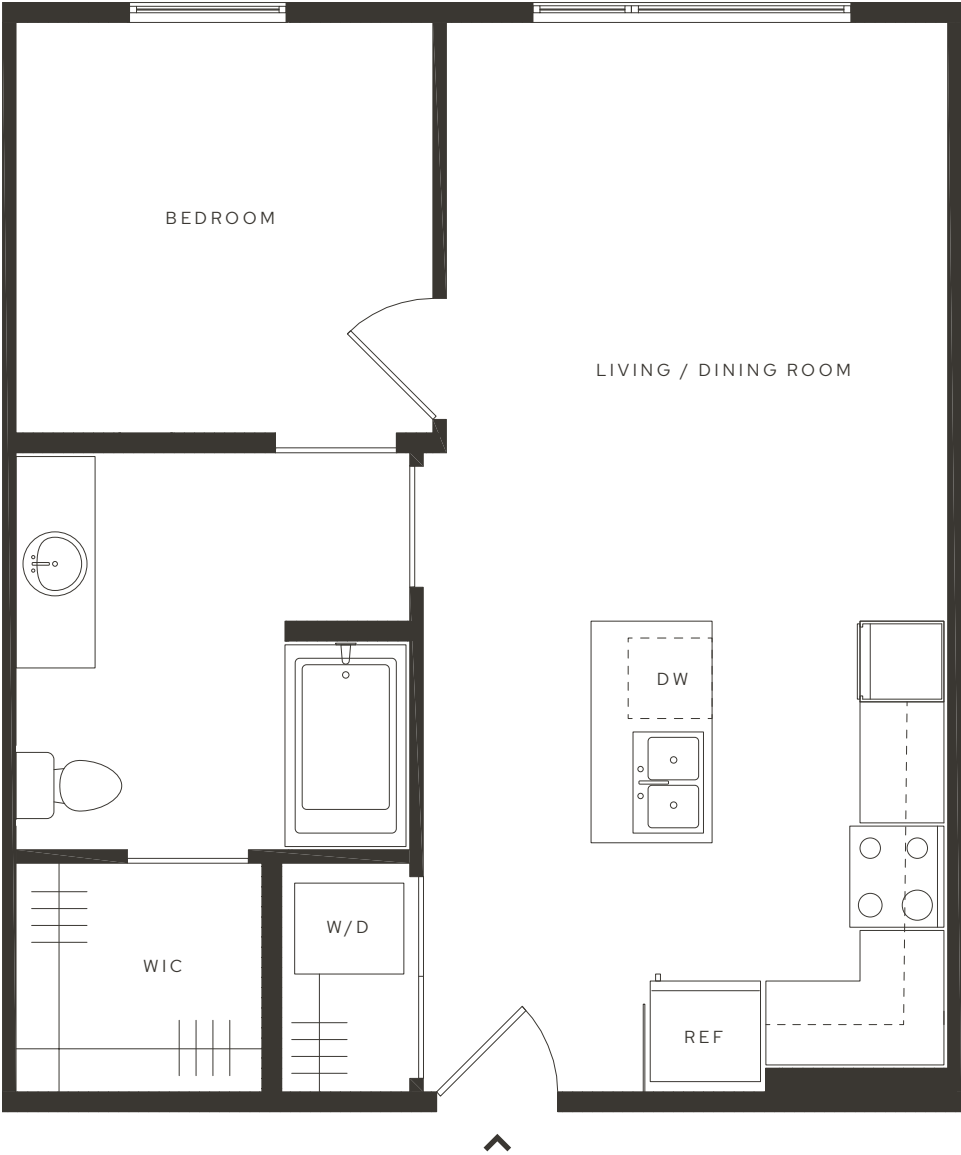

## CLASSIC 1

1 Bedroom

1 Bathroom

658 Square Feet

330 EAST 400 SOUTH  
SALT LAKE CITY, UT 84111  
AVIASLC.COM | 801.980.2699

### NOTES

ALL DIMENSIONS ARE APPROXIMATE AND SOME APARTMENTS MAY NOT CONFORM EXACTLY TO THE STANDARD LAYOUTS SHOWN HEREIN. EQUAL HOUSING OPPORTUNITY