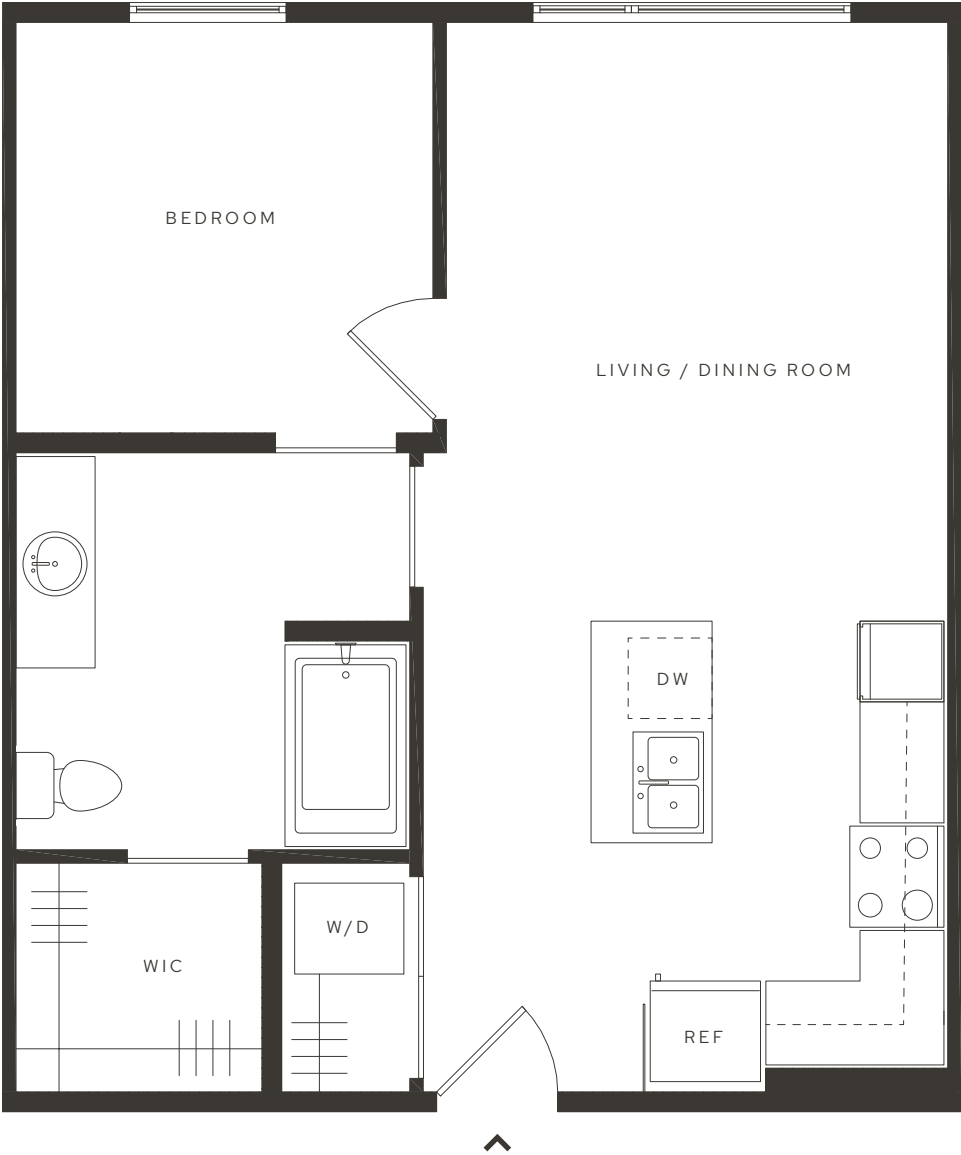

AVIA

SIGNATURE 1

1 Bedroom

1 Bathroom

658 Square Feet

330 EAST 400 SOUTH
SALT LAKE CITY, UT 84111
AVIASLC.COM | 801.980.2699

NOTES

ALL DIMENSIONS ARE APPROXIMATE AND SOME APARTMENTS MAY NOT CONFORM EXACTLY TO THE STANDARD LAYOUTS SHOWN HEREIN. EQUAL HOUSING OPPORTUNITY