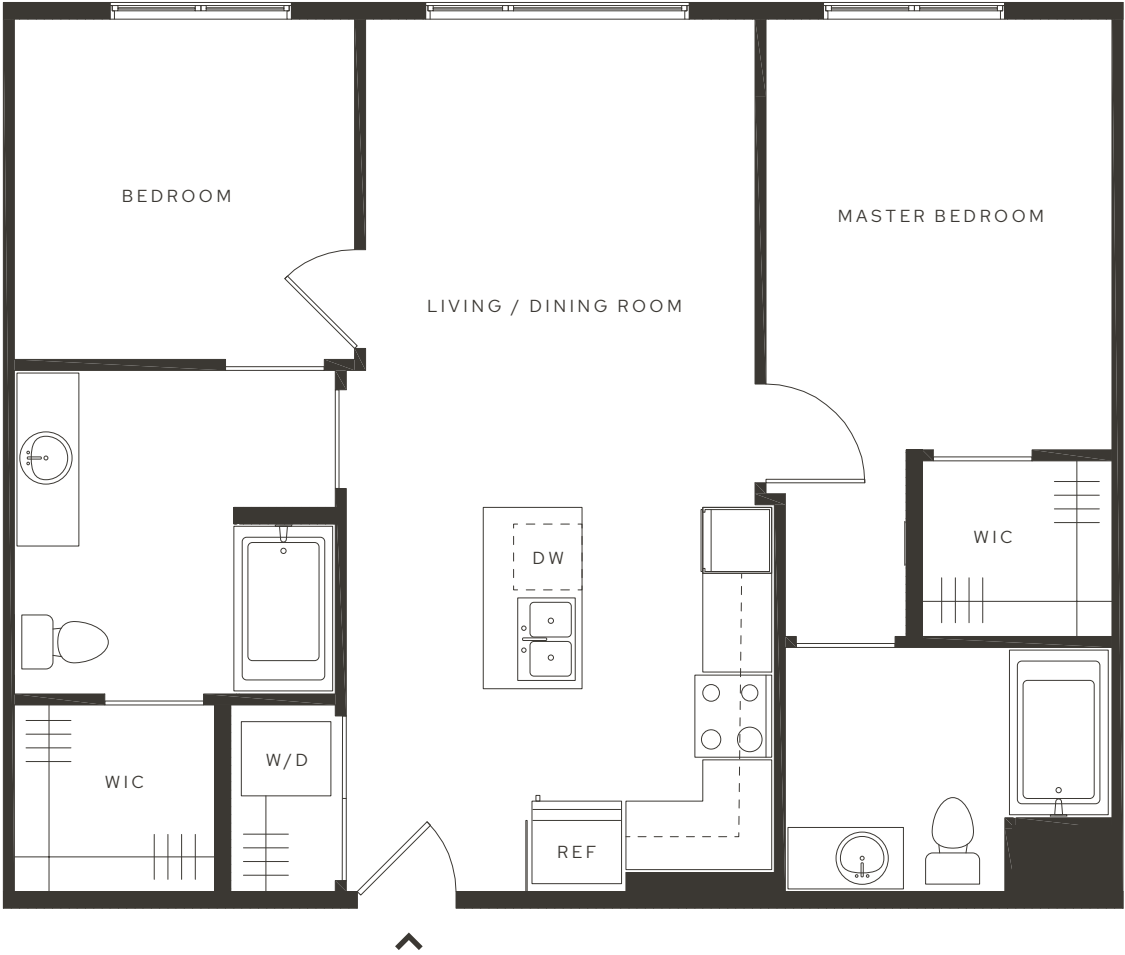

AVIA

CLASSIC 2

2 Bedrooms

2 Bathrooms

940 Square Feet

NOTES

ALL DIMENSIONS ARE APPROXIMATE AND SOME APARTMENTS MAY NOT CONFORM EXACTLY TO THE STANDARD LAYOUTS SHOWN HEREIN. EQUAL HOUSING OPPORTUNITY

330 EAST 400 SOUTH
SALT LAKE CITY, UT 84111
AVIASLC.COM | 801.980.2699